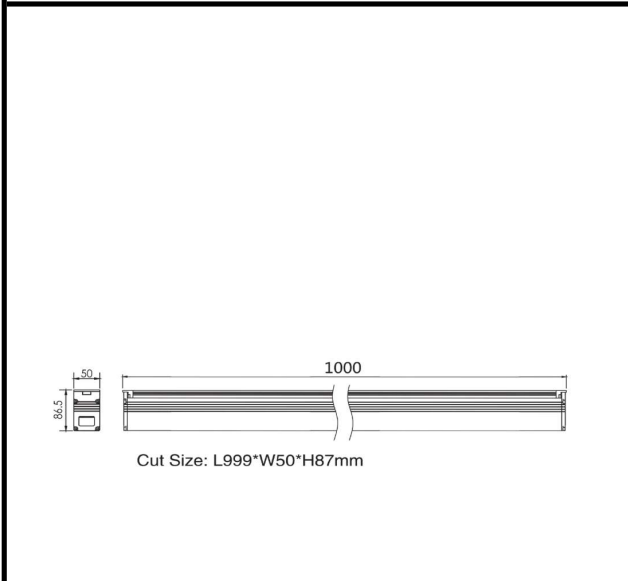

Sovitron Interior Pvt.Ltd.

<b>Model Name</b>	UNITY-2308 /DL-OSL-2308A-24
<b>Description</b>	linear Inground light

Technical description	Image
-----------------------	-------

<b>Dimension</b>	L=1000mm Cutout W=50mm H=87mm
<b>Frame</b>	Aluminum
<b>Color Tempertaure</b>	5700K
<b>Power</b>	28W
<b>Total Luminous Flux</b>	1,820 lm
<b>Efficacy</b>	65 lm/W
<b>IP rating</b>	67
<b>Color Rendering</b>	≥80
<b>Mounting</b>	Buried
<b>Beam angle</b>	12.5, 20, 30, 45, 60, 15X30, 10X60 Degree (Tilted 10 degrees: 15,30,45,20x35)
<b>Optics</b>	Tempered glass
<b>Dimming</b>	NON-Dimmable
<b>Operating Voltage</b>	220-240 VAC
<b>Standard Lifetime</b>	L70 minimum at 50,000 burning hours

**Dimension diagram**

**Remarks:-**